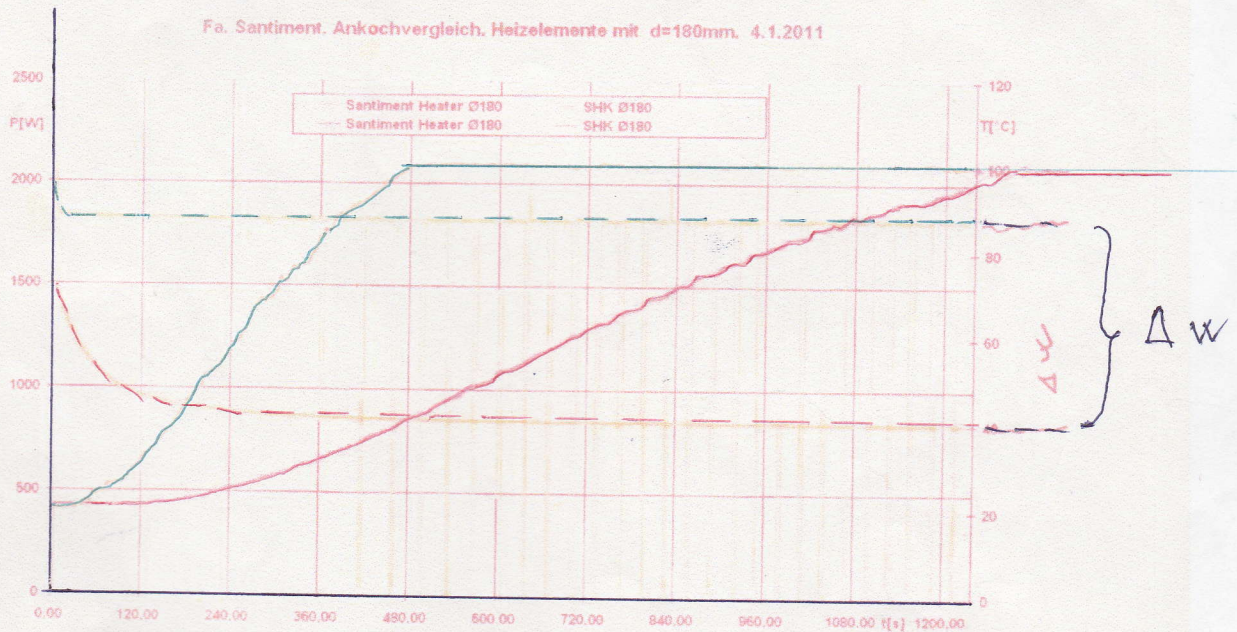

Fa. Santiment. Ankochvergleich. Heizelemente mit d=180mm. 4.1.2011

Energy saving hot plate for the glass-ceramic base with the thick film heater instead of the spiral.